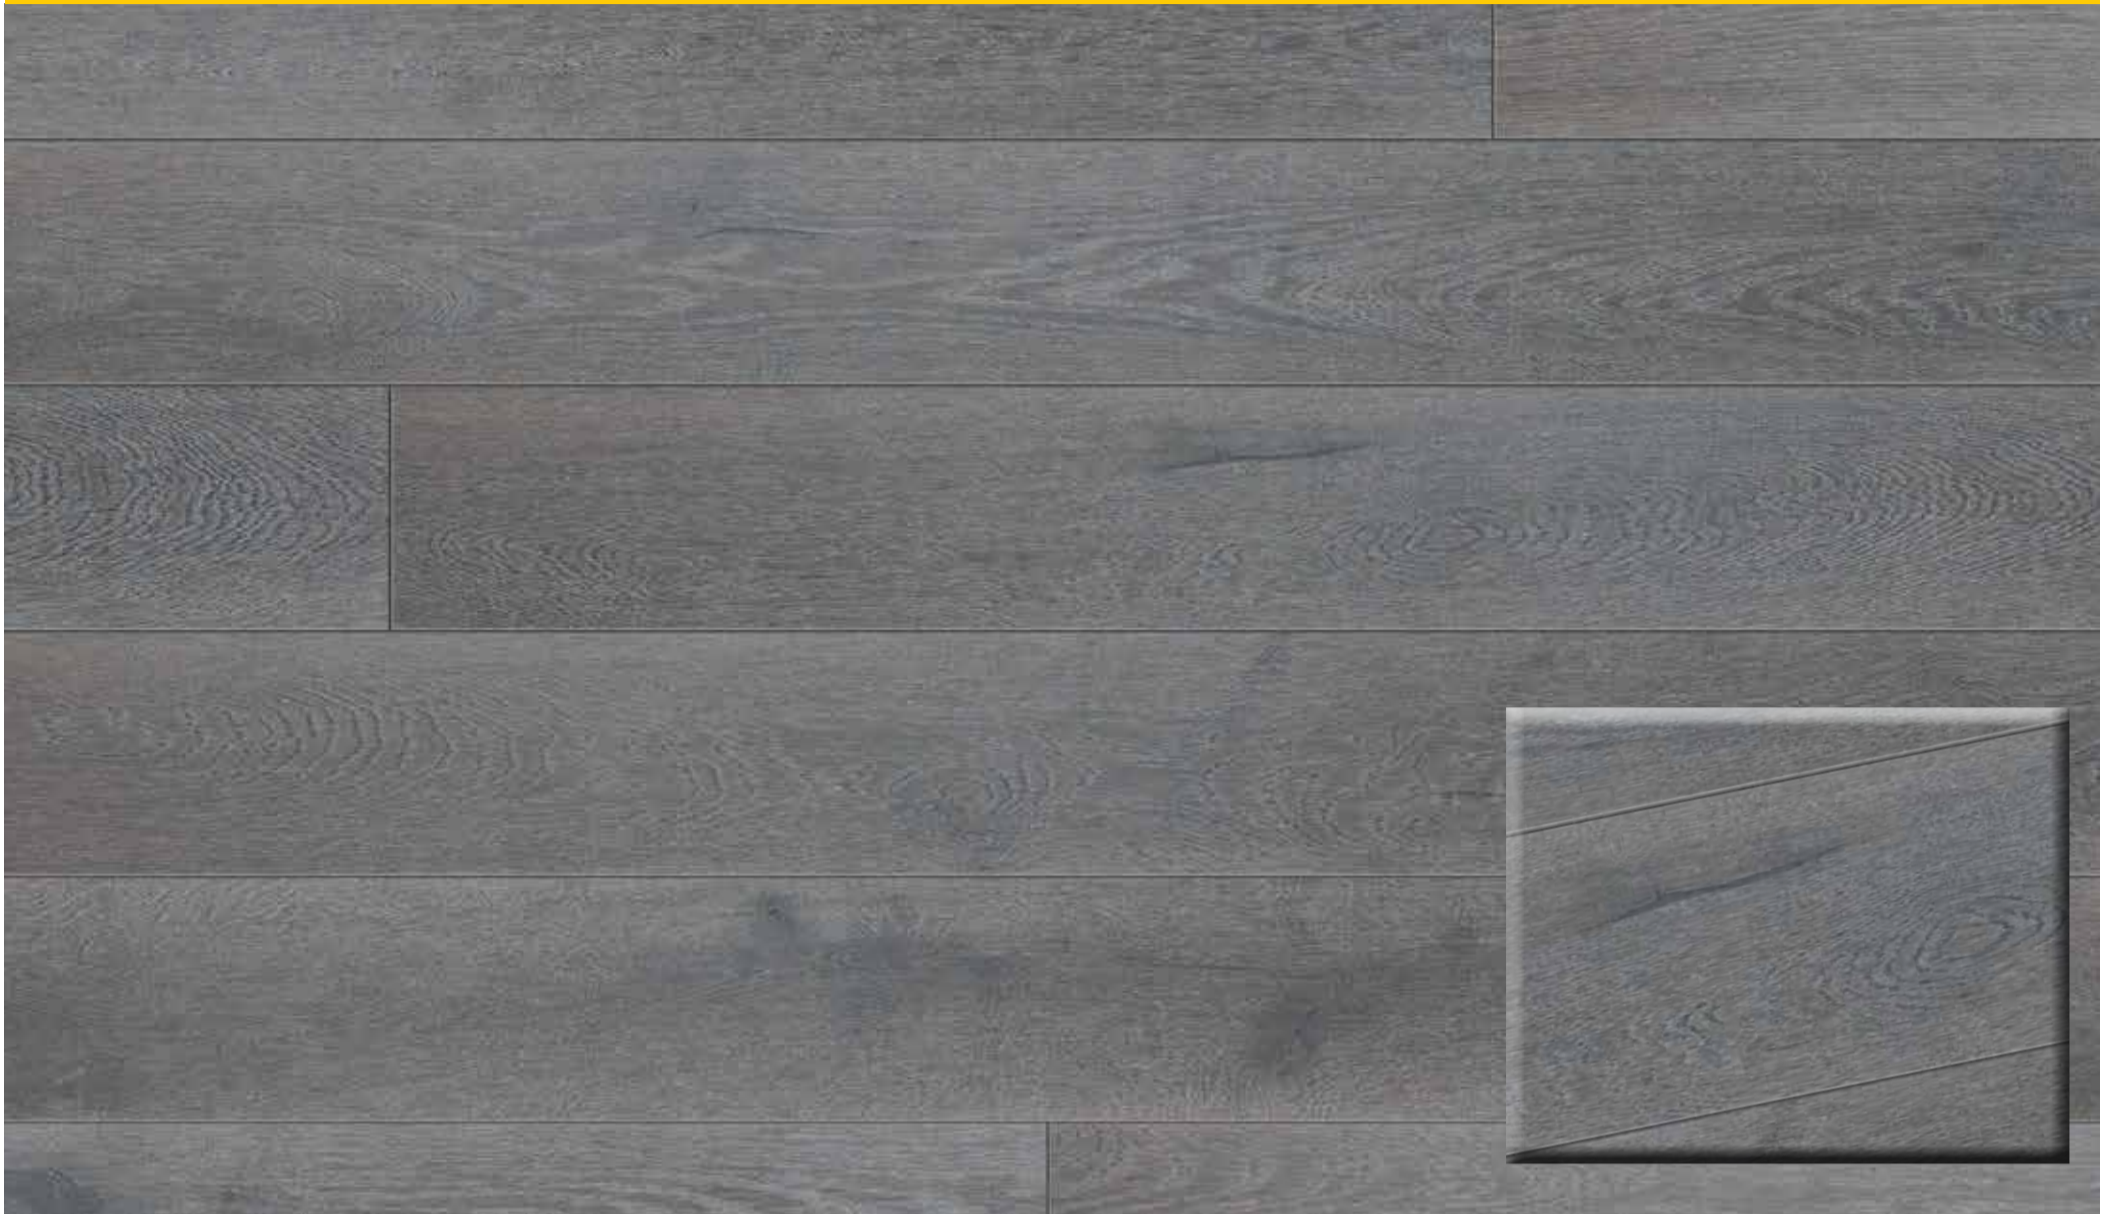

# elka

13.5MM WINTER OAK

real wood engineered

flooring

SPECIES:	<b>European Oak</b>
FINISH:	<b>Brushed, Stained &amp; Lacquered</b>
SIZE:	<b>13.5x190x1820mm / 2.5mm wear layer</b>

### Colour and grain

**Colour:**  
Heartwood is light brown; some boards may have a pinkish tint or a slight greyish cast. Sapwood is white to cream.

**Grain:**  
Open, with longer rays than red oak. Occasional crotches, swirls and burls. Plain sawn boards have a plumed or flared grain appearance. Softer grain is removed in the brushing process and giving a textured surface.

Variations within species and grades:  
Considerable variation among boards in colour and grain texture.

Specification	
Board Dimensions:	13.5 x 190 x 1820mm (2.5mm wear layer)
Grade:	Rustic 'B/C/D' (Repaired sunken resin filled knots & small repaired splits allowed)
Oak origin:	Mixed EU sources
Profile:	Uniclic Multifit
Bevel:	B2 long edge only
Pack Size:	2.0748m <sup>2</sup>
Planks per pack:	6 Layers 1820mm, up to 30% starter boards (600mm +)
Construction:	Oak Wear Layer, Hevea Core, Larch Back
Oil / Lacquer:	UV Cured Lacquer
Adhesive:	E1
Guarantee:	25 Years Structural
Bathroom:	Must <b>never</b> install in this area
Conservatory:	Yes
Underfloor heating:	Yes if installed as a floating floor over underlay incorporating embedded DPM and a maximum contact temp. of 27°C (back of board & sub floor). Electric matting max 150 W/m <sup>2</sup> .
Maintenance:	Elka Lacquered maintenance kit
Installation:	Float over underlay, full stick with Elka flex