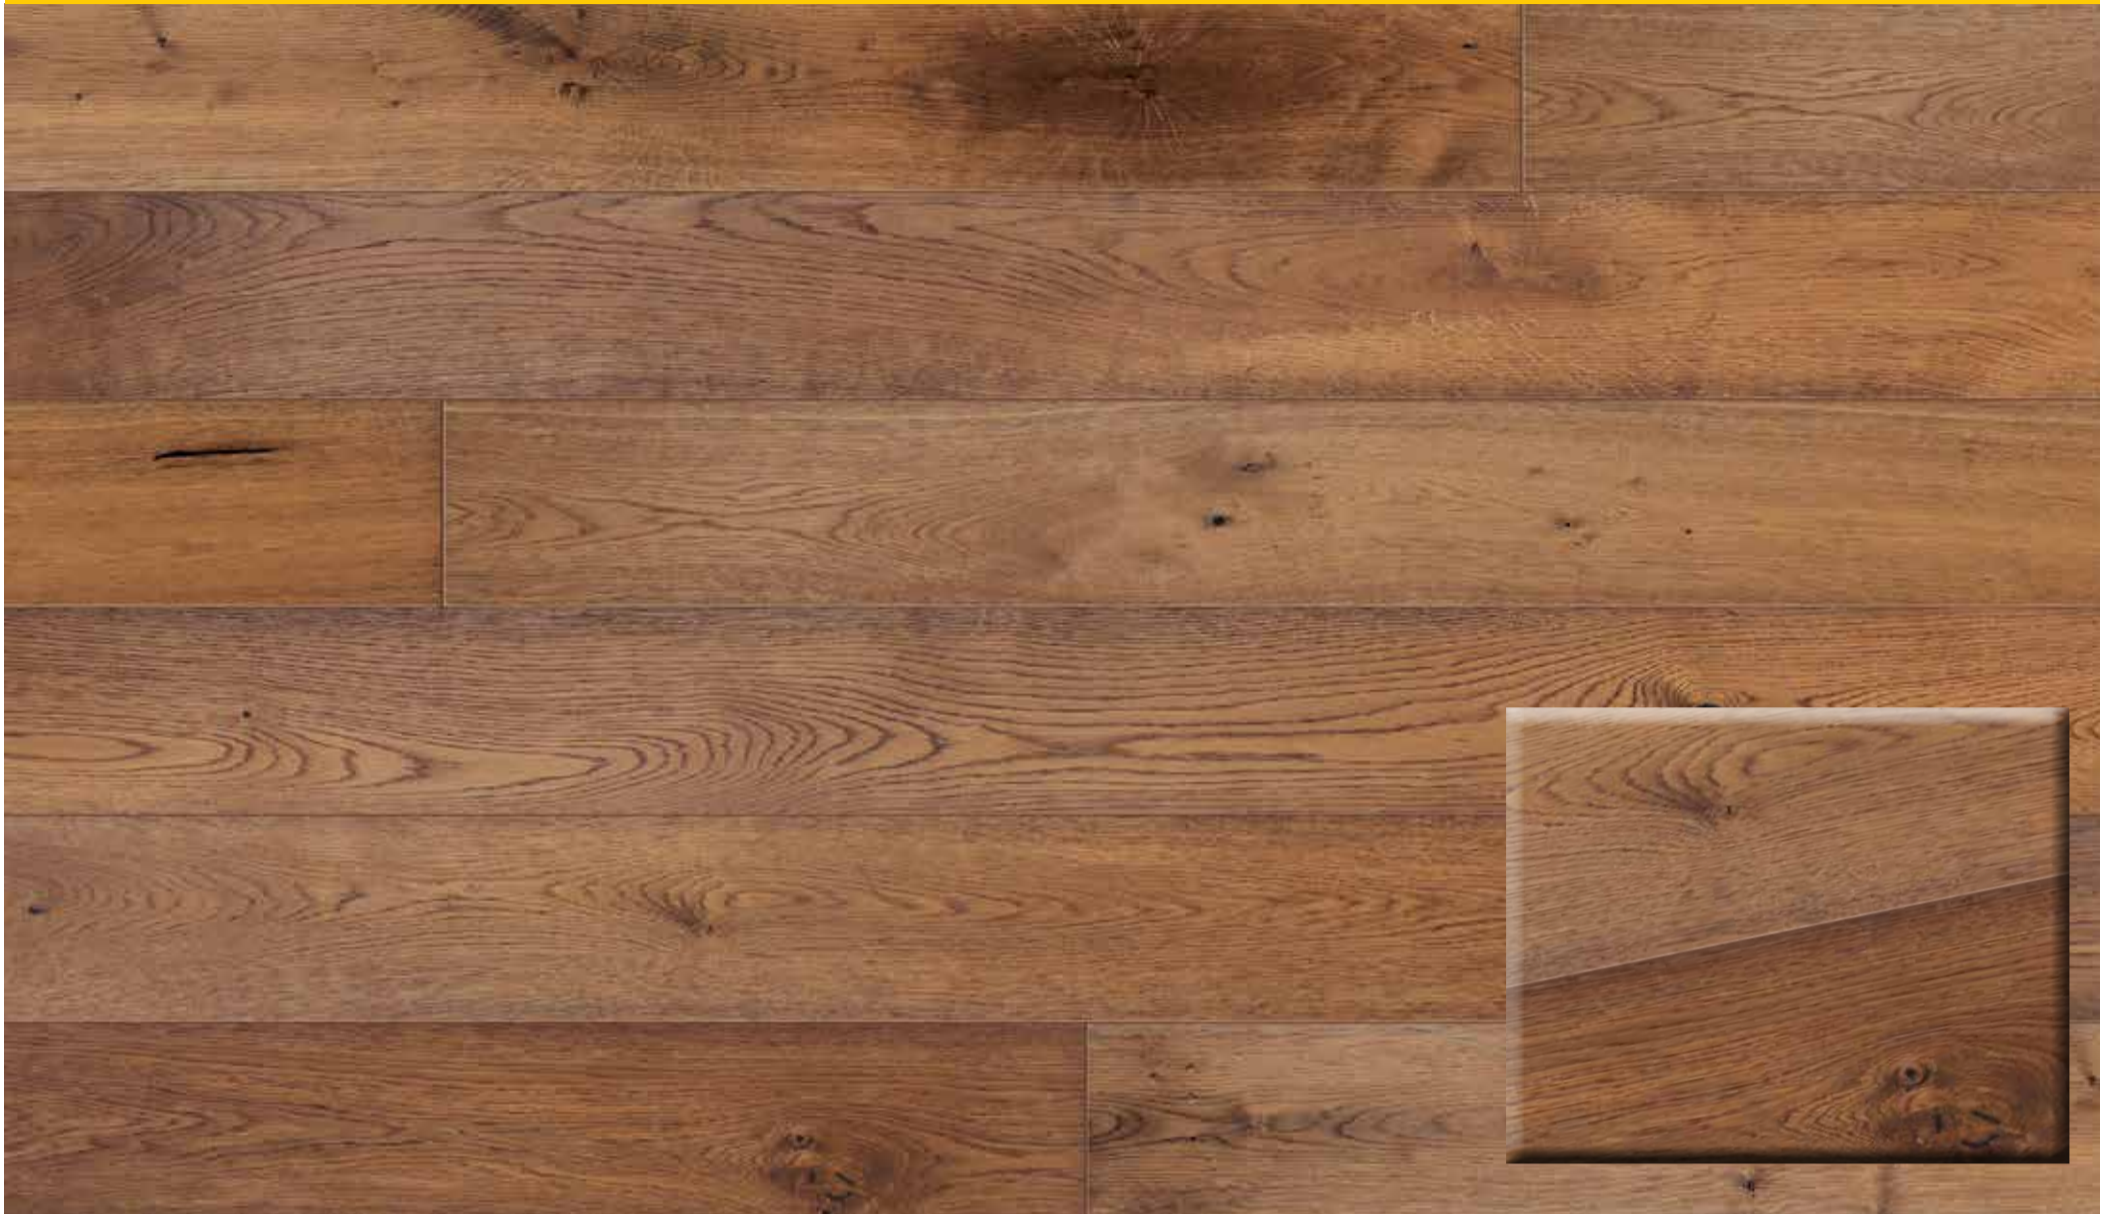

elka

13.5MM SPICED OAK

real wood engineered

flooring

SPECIES:	European Oak
FINISH:	Brushed, Stained & Lacquered
SIZE:	13.5x190x1820mm / 2.5mm wear layer

Colour and grain

Colour:
Heartwood is light brown; some boards may have a pinkish tint or a slight greyish cast. Sapwood is white to cream.

Grain:
Open, with longer rays than red oak. Occasional crotches, swirls and burls. Plain sawn boards have a plumed or flared grain appearance. Softer grain is removed in the brushing process and giving a textured surface.

Variations within species and grades:
Considerable variation among boards in colour and grain texture.

Specification	
Board Dimensions:	13.5 x 190 x 1820mm (2.5mm wear layer)
Grade:	Rustic 'B/C/D' (Repaired sunken resin filled knots & small repaired splits allowed)
Oak origin:	Mixed EU sources
Profile:	Uniclic Multifit
Bevel:	B2 long edge only
Pack Size:	2.0748m ²
Planks per pack:	6 Layers 1820mm, up to 30% starter boards (600mm +)
Construction:	Oak Wear Layer, Hevea Core, Larch Back
Oil / Lacquer:	UV Cured Lacquer
Adhesive:	E1
Guarantee:	25 Years Structural
Bathroom:	Must never install in this area
Conservatory:	Yes
Underfloor heating:	Yes if installed as a floating floor over underlay incorporating embedded DPM and a maximum contact temp. of 27°C (back of board & sub floor). Electric matting max 150 W/m ² .
Maintenance:	Elka Lacquered maintenance kit
Installation:	Float over underlay, full stick with Elka flex